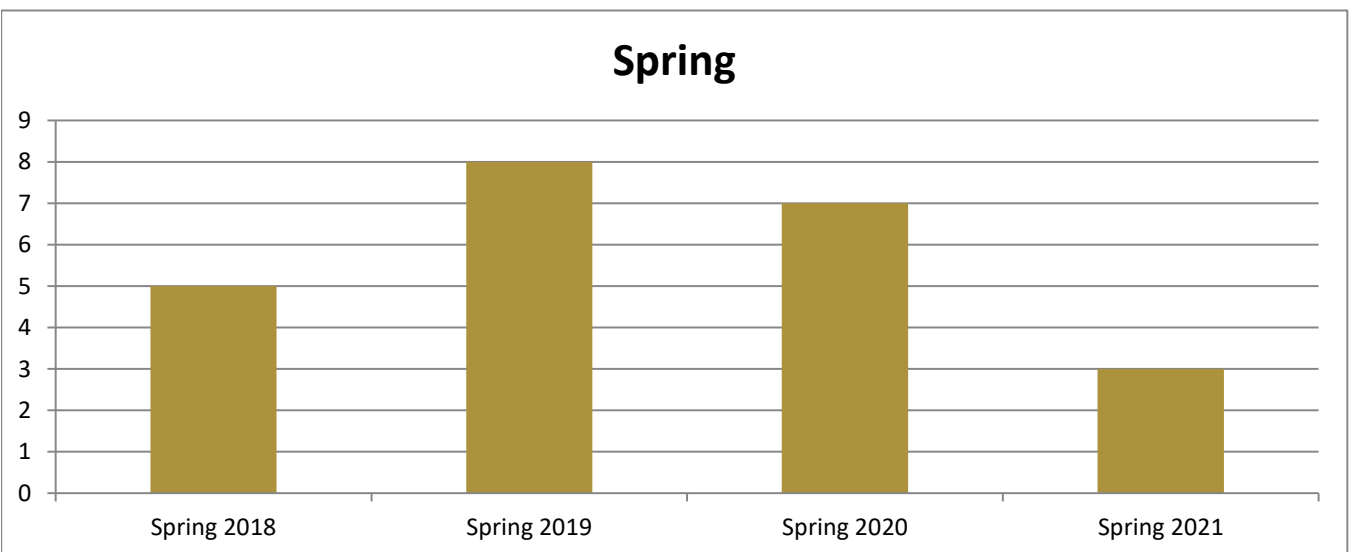

# SMSU Music Program Data

## Enrolled Minors

Academic Years 2017-18 to 2022-23

Using Fall Semester Data (Fall 2017 to Fall 2022) for Term Specific measures

Enrolled by AY & Term	2018	2019	2020	2021	2022
Fall	11	7	7	6	1
Spring	5	8	7	3	
Summer	3	2	1	1	1
<b>Grand Total</b>	<b>19</b>	<b>17</b>	<b>15</b>	<b>10</b>	<b>2</b>