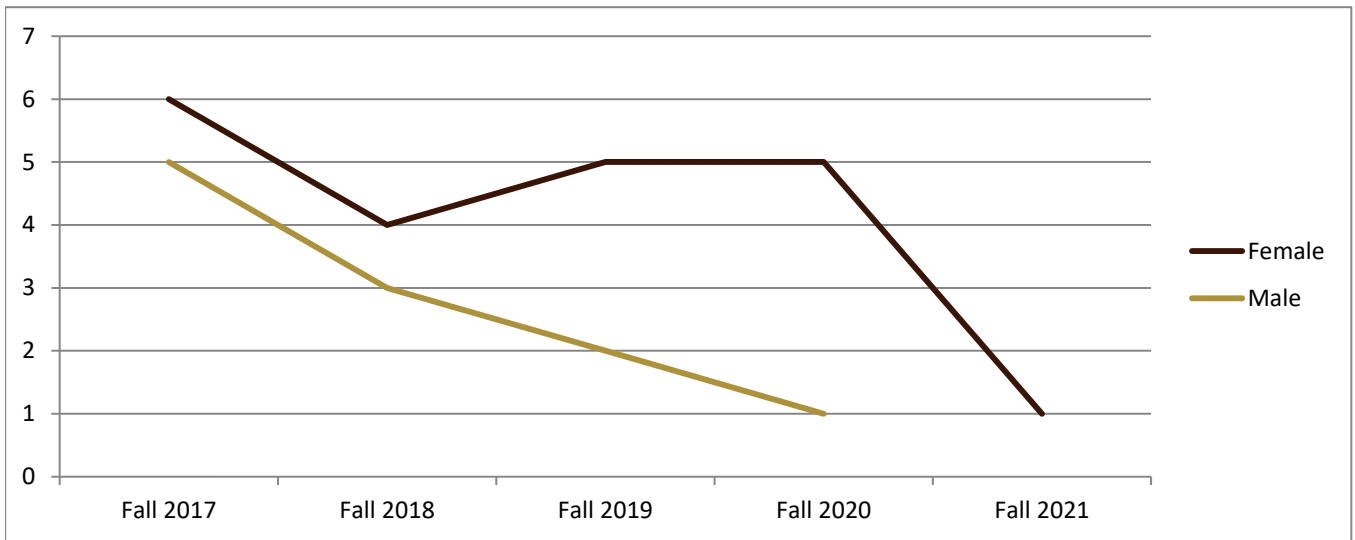

SMSU Music Program Data

Enrolled Minors

Academic Years 2017-18 to 2022-23

Using Fall Semester Data (Fall 2017 to Fall 2022) for Term Specific measures

By Gender	Fall 2017	Fall 2018	Fall 2019	Fall 2020	Fall 2021
Female	6	4	5	5	1
Male	5	3	2	1	
Grand Total	11	7	7	6	1