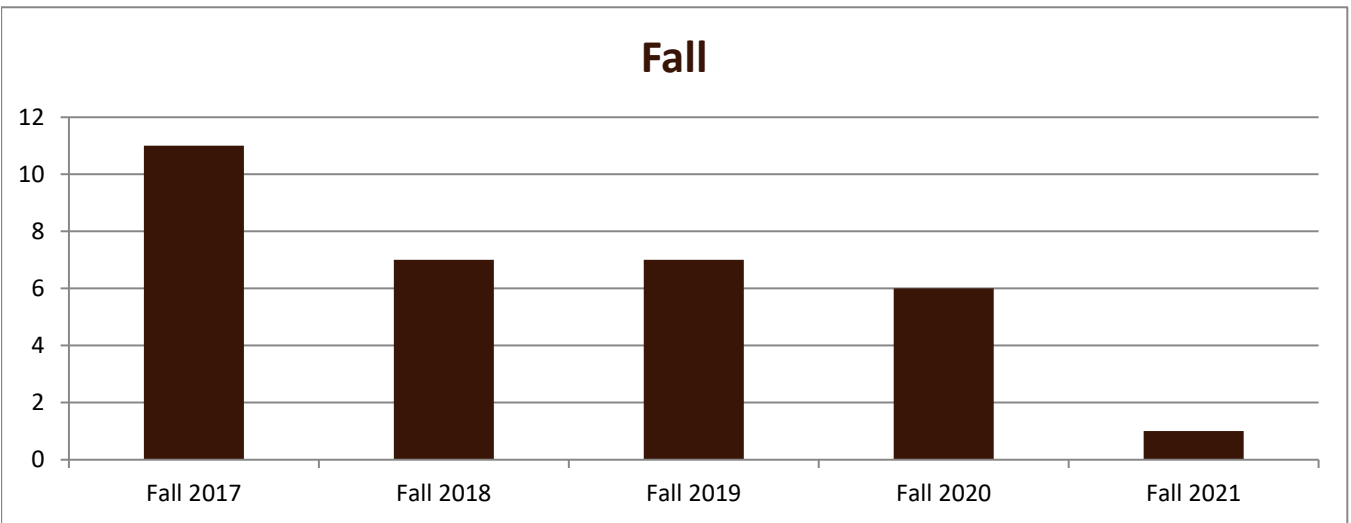

# SMSU Music Program Data

## Enrolled Minors

Academic Years 2017-18 to 2022-23

Using Fall Semester Data (Fall 2017 to Fall 2022) for Term Specific measures

Enrolled by AY & Term	2018	2019	2020	2021	2022
Fall	11	7	7	6	1
Spring	5	8	7	3	
Summer	3	2	1	1	1
<b>Grand Total</b>	<b>19</b>	<b>17</b>	<b>15</b>	<b>10</b>	<b>2</b>